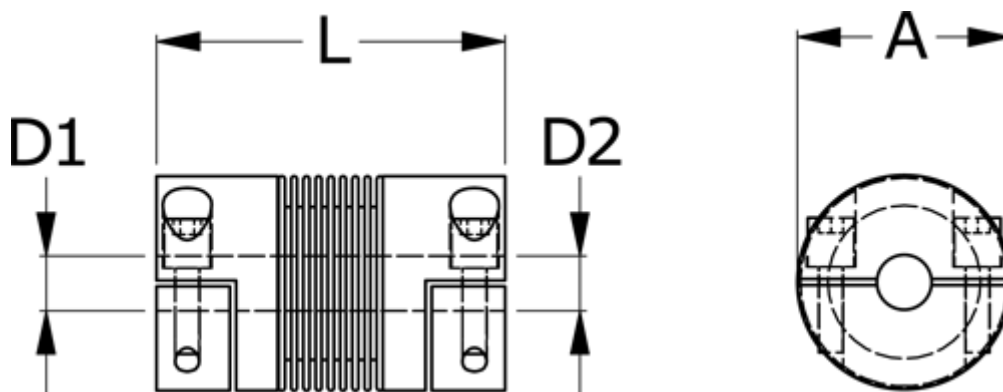

Data Sheet

Article number: 33302H00200321414

Description: Bellow coupling type 2H size20
Length 32 mm, bore 14/14 mm

Measures

A	= 25
D1	= 14
D2	= 14
L	= 32
Nom. torque NM (Tkn)	= 2